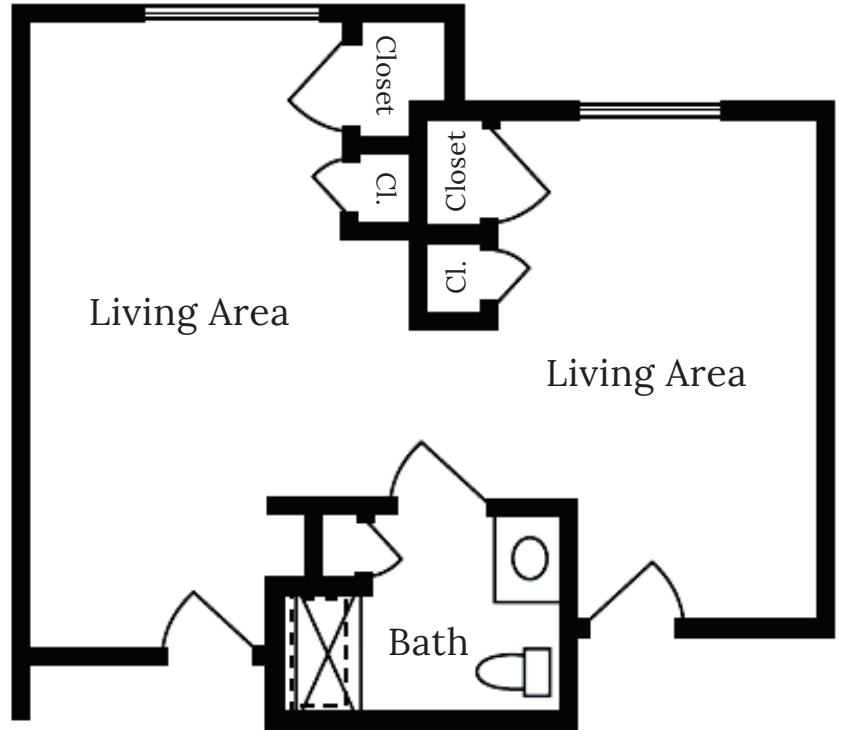

Private Studio Floor Plans

Private Studios: 366-754 sq. ft. • Dimensions are approximate

562 Richmond Road
Richmond Heights, OH 44143
(P) 216-291-8585

**Making Your Senior
Healthcare Choice Easier**

Shared Studio Floor Plans

Shared Studios: 366-754 sq. ft. • Dimensions are approximate

*Richmond Heights
Senior Living
a Tranquility Property*

562 Richmond Road
Richmond Heights, OH 44143
(P) 216-291-8585

**Making Your Senior
Healthcare Choice Easier**