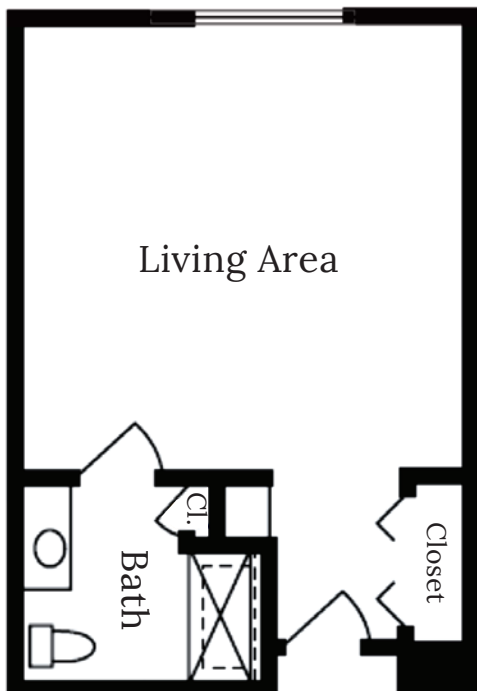

Private Studio Floor Plans

Private Studios: 366-754 sq. ft. • Dimensions are approximate

562 Richmond Road
Richmond Heights, OH 44143
(P) 216-291-8585

**Making Your Senior
Healthcare Choice Easier**

Shared Studio Floor Plans

Shared Studios: 366-754 sq. ft. • Dimensions are approximate

*Richmond Heights
Senior Living
a Tranquility Property*

562 Richmond Road
Richmond Heights, OH 44143
(P) 216-291-8585

**Making Your Senior
Healthcare Choice Easier**