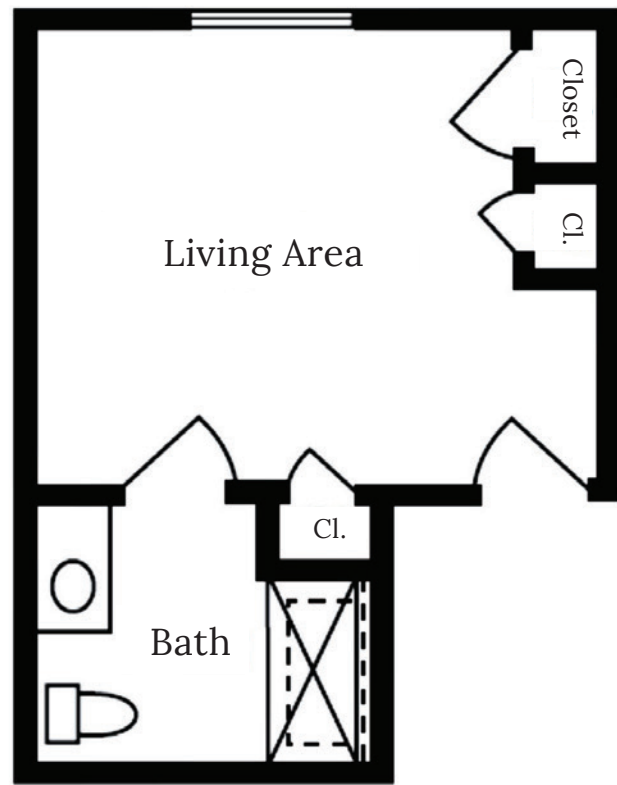

Private Studio Floor Plans

Private Studios: 366-754 sq. ft. • Dimensions are approximate

562 Richmond Road
Richmond Heights, OH 44143
(P) 216-291-8585

**Making Your Senior
Healthcare Choice Easier**

Shared Studio Floor Plans

Shared Studios: 366-754 sq. ft. • Dimensions are approximate

*Richmond Heights
Senior Living
a Tranquility Property*

562 Richmond Road
Richmond Heights, OH 44143
(P) 216-291-8585

**Making Your Senior
Healthcare Choice Easier**