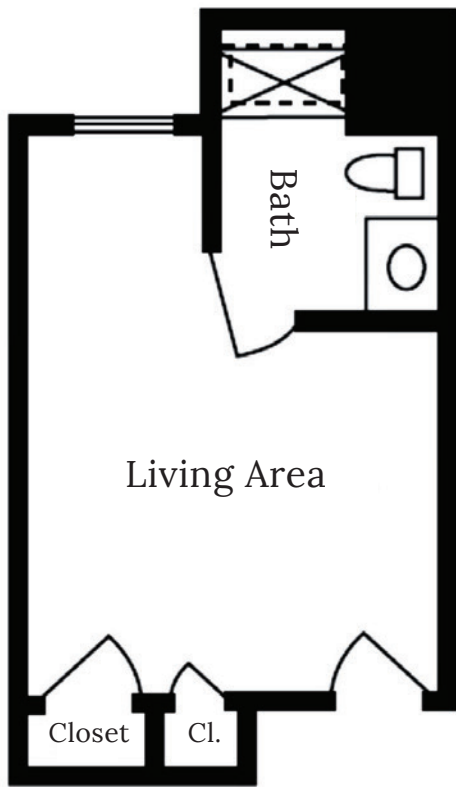

Private Studio Floor Plans

Private Studios: 366-754 sq. ft. • Dimensions are approximate

562 Richmond Road
Richmond Heights, OH 44143
(P) 216-291-8585

**Making Your Senior
Healthcare Choice Easier**

Shared Studio Floor Plans

Shared Studios: 366-754 sq. ft. • Dimensions are approximate

*Richmond Heights
Senior Living
a Tranquility Property*

562 Richmond Road
Richmond Heights, OH 44143
(P) 216-291-8585

**Making Your Senior
Healthcare Choice Easier**