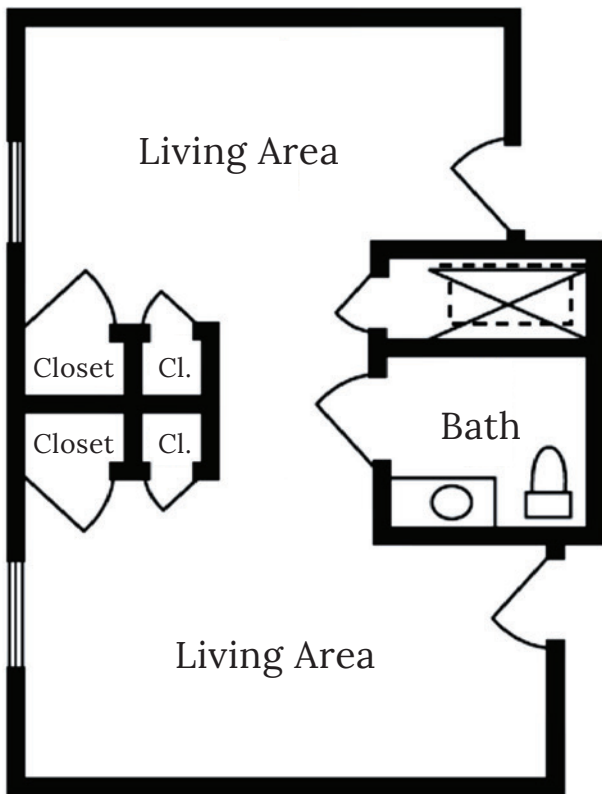

Private Studio Floor Plans

Private Studios: 366-754 sq. ft. • Dimensions are approximate

562 Richmond Road
Richmond Heights, OH 44143
(P) 216-291-8585

**Making Your Senior
Healthcare Choice Easier**

Shared Studio Floor Plans

Shared Studios: 366-754 sq. ft. • Dimensions are approximate

*Richmond Heights
Senior Living
a Tranquility Property*

562 Richmond Road
Richmond Heights, OH 44143
(P) 216-291-8585

**Making Your Senior
Healthcare Choice Easier**