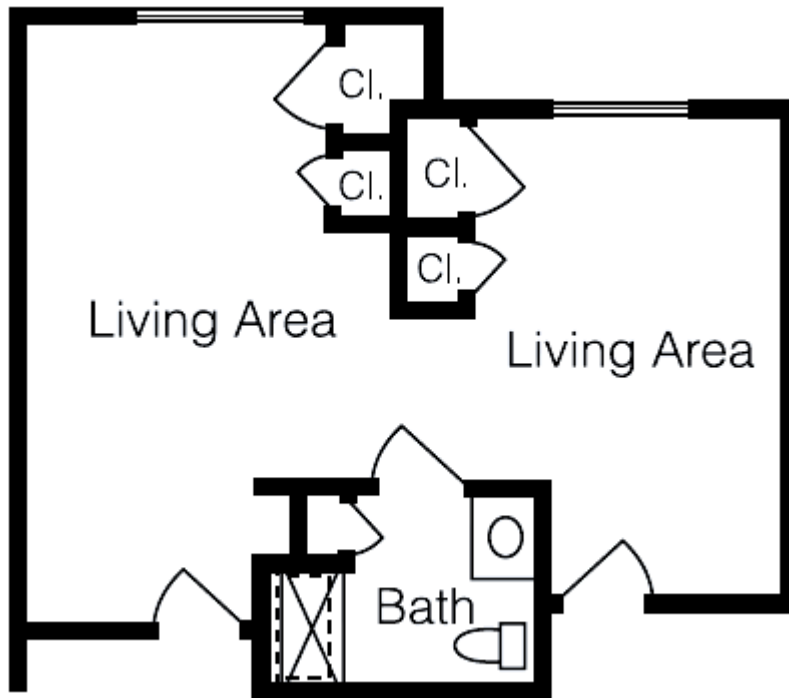

## PRIVATE STUDIO FLOOR PLANS

Private Studios 366-754 sq. ft.

*Dimensions are approximate*

PRIVATE STUDIO FLOOR PLANS

# RICHMOND HEIGHTS PLACE

a continuum of care senior living community

## SHARED STUDIO FLOOR PLANS

SHARED STUDIO FLOOR PLANS

Shared Studios  
366-754 sq. ft.

*Dimensions are  
approximate*