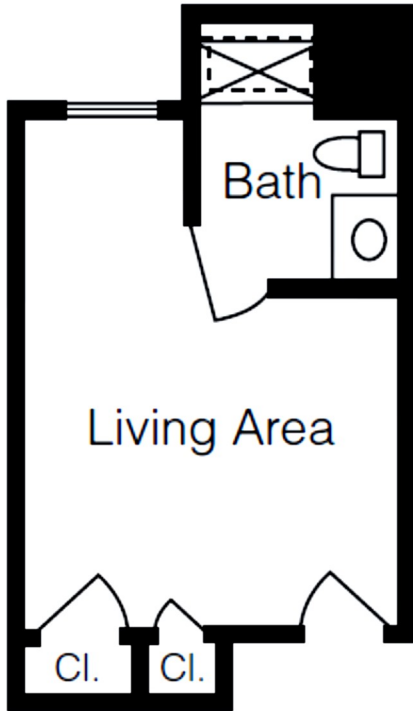

# RICHMOND HEIGHTS PLACE

a continuum of care senior living community

## PRIVATE STUDIO FLOOR PLANS

Private Studios 366-754 sq. ft.

*Dimensions are approximate*

PRIVATE STUDIO FLOOR PLANS

## SHARED STUDIO FLOOR PLANS

SHARED STUDIO FLOOR PLANS

Shared Studios  
366-754 sq. ft.

*Dimensions are  
approximate*