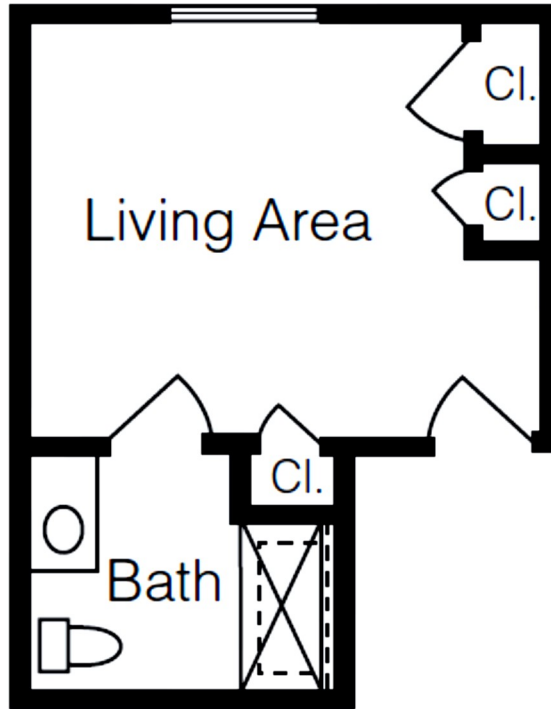

# RICHMOND HEIGHTS PLACE

a continuum of care senior living community

## PRIVATE STUDIO FLOOR PLANS

Private Studios 366-754 sq. ft.

*Dimensions are approximate*

PRIVATE STUDIO FLOOR PLANS

## SHARED STUDIO FLOOR PLANS

SHARED STUDIO FLOOR PLANS

Shared Studios  
366-754 sq. ft.

*Dimensions are  
approximate*