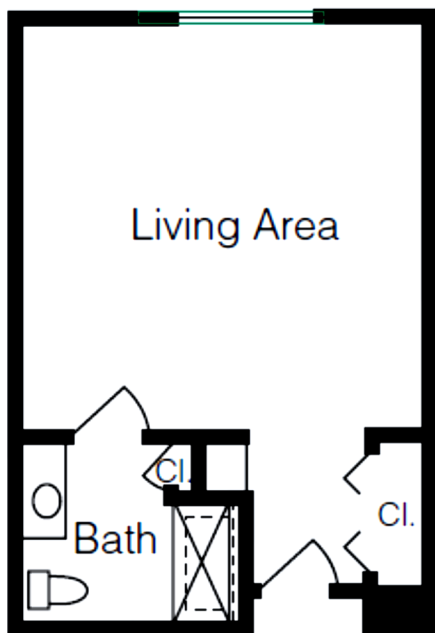

# RICHMOND HEIGHTS PLACE

a continuum of care senior living community

## PRIVATE STUDIO FLOOR PLANS

Private Studios 366-754 sq. ft.

*Dimensions are approximate*

PRIVATE STUDIO FLOOR PLANS

## SHARED STUDIO FLOOR PLANS

SHARED STUDIO FLOOR PLANS

Shared Studios  
366-754 sq. ft.

*Dimensions are  
approximate*