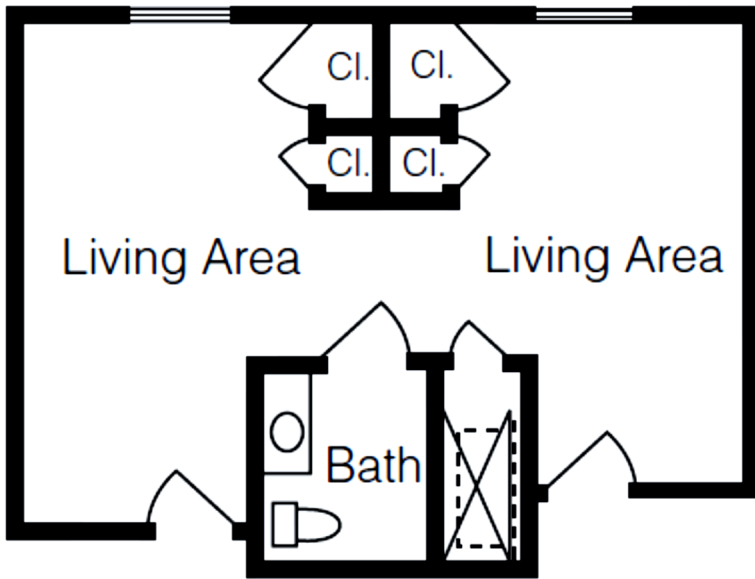

## PRIVATE STUDIO FLOOR PLANS

Private Studios 366-754 sq. ft.

*Dimensions are approximate*

PRIVATE STUDIO FLOOR PLANS

# RICHMOND HEIGHTS PLACE

a continuum of care senior living community

## SHARED STUDIO FLOOR PLANS

SHARED STUDIO FLOOR PLANS

Shared Studios  
366-754 sq. ft.

*Dimensions are  
approximate*